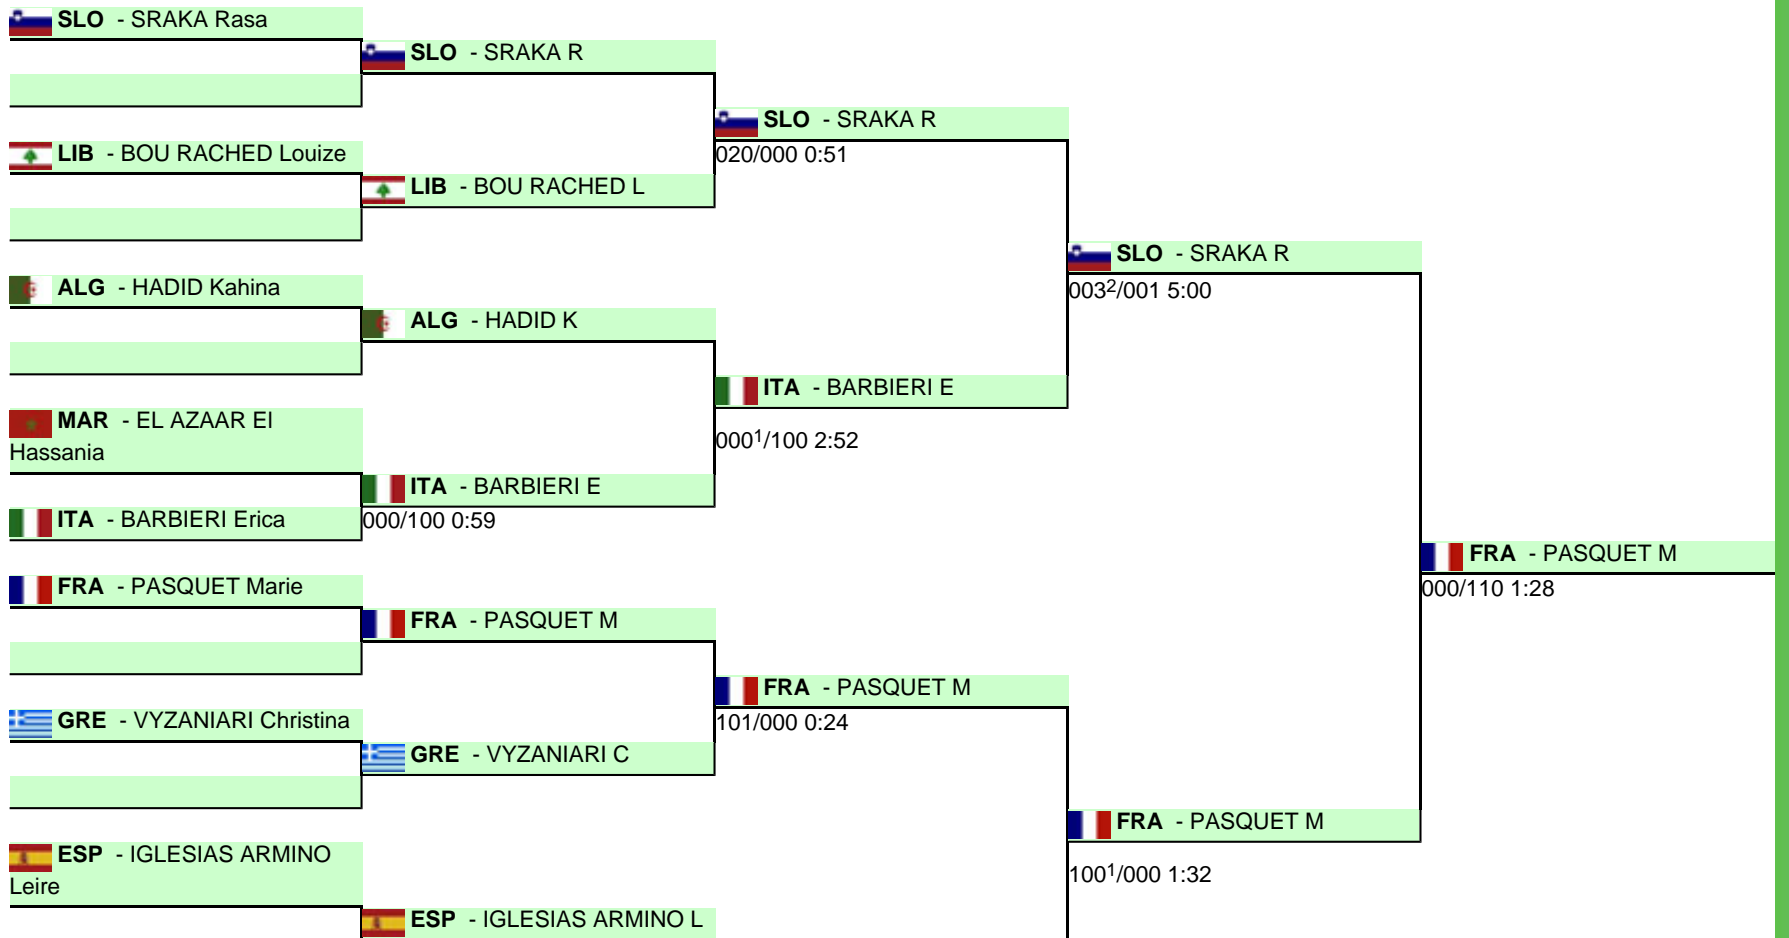

RELOAD

MAIN

SPORTS

TODAY

SPORT SCHEDULE

REPORT SERVICE MEDAL STANDINGS MEDALS BY EVENT

Judo

R. Febo Sports Complex

Bracket

Women -70 kg Middle

- Schedule
- Medals
- Entries
- Records
- Report Service
- Home

		ESP - IGLESIAS ARMINO L	
TUR - BAYRAM Seyda		021/010 ² 4:54	
CRO - MARIJNOVIC Kristina	CRO - MARIJNOVIC K		
		001 ¹ /100 3:38	
LIB - BOU RACHED Louize			
ALG - HADID Kahina	ALG - HADID K	000/020 1:01	
			ESP - IGLESIAS ARMINO L
			000 ¹ /001 5:00
		ESP - IGLESIAS ARMINO L	
GRE - VYZANIARI Christina			
CRO - MARIJNOVIC Kristina	CRO - MARIJNOVIC K	000/102 0:52	
			ITA - BARBIERI E
			000 ¹ /020 4:54
		ITA - BARBIERI E	

Legend: nnnnP/kkkkP VVV m:ss GS

- nnnn: IPP,WAZ,YUK for BLUE
- kkkk: IPP,WAZ,YUK for WHITE
- P: Penalties (1,2,3,4 or H for direct Hansoku Make)
- VVV: Winning Technique
- m:ss : Winning Time
- GS: Golden Score